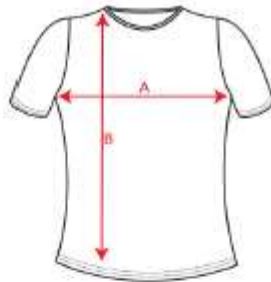

Home

TALLAS

TALLAS

3/4 AÑOS	5/6 AÑOS	7/8 AÑOS	9/10 AÑOS	11/12 AÑOS
[32cm/45cm]	[35cm/49cm]	[39cm/53cm]	[43cm/57cm]	[46cm/61cm]
S	M	L	XL	XXL
[48cm/69cm]	[50cm/71cm]	[54cm/73cm]	[58cm/75cm]	[62cm/77cm]
XXXL	4XL	5XL		
[66cm/79cm]	[70cm/81cm]	[74cm/83cm]		

Muller

TALLAS

TALLAS

1/2 AÑOS	3/4 AÑOS	5/6 AÑOS	7/8 AÑOS	9/10 AÑOS
[30cm/39,5cm]	[32cm/42,5cm]	[34cm/45,5cm]	[36cm/48,5cm]	[38cm/51,5cm]
11/12 AÑOS	S	M	L	XL
[40cm/54,5cm]	[41cm/62cm]	[44cm/64cm]	[47cm/66cm]	[50cm/68cm]
XXL	XXXL			
[54cm/69cm]	[57cm/70cm]			

Las medidas son aproximadas (± 2 cm)